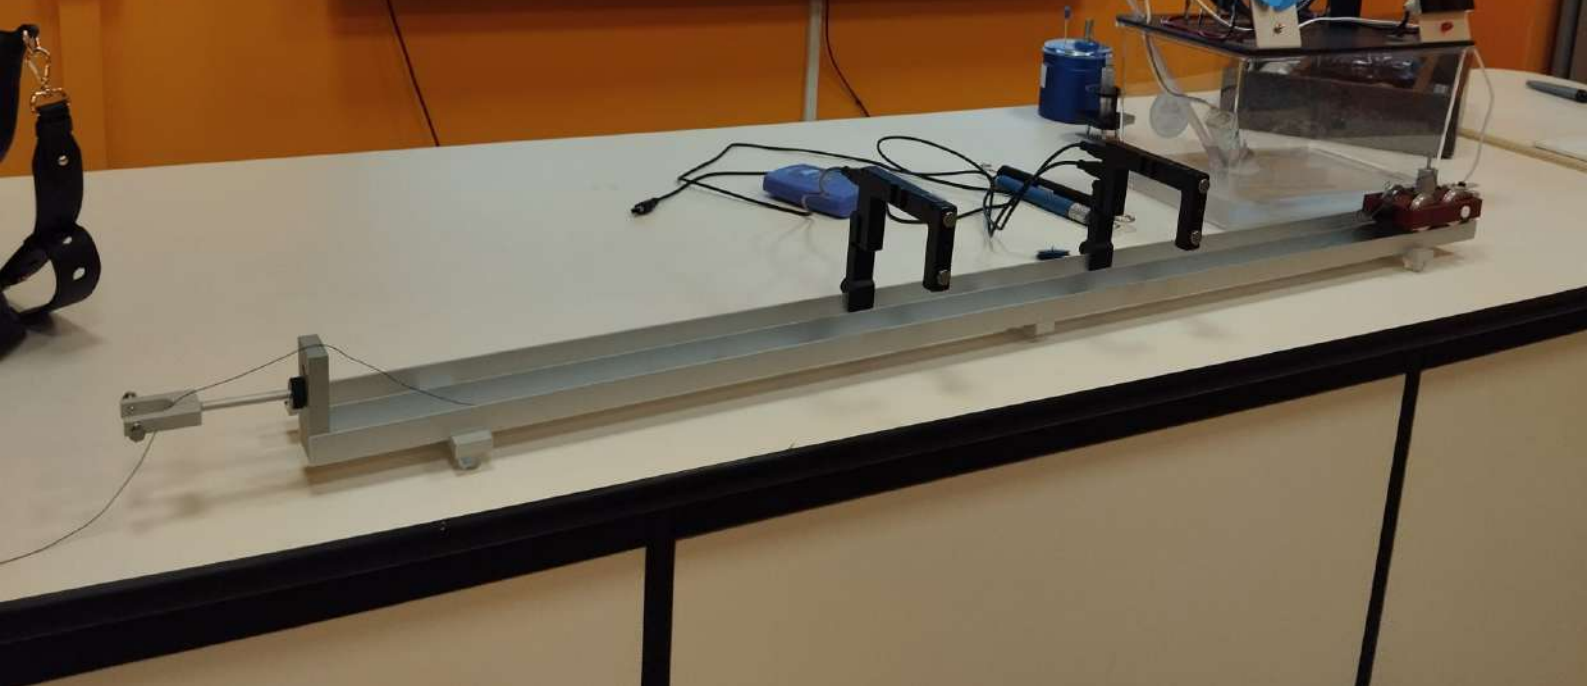

30.2	30.2	29.0	30.0
30.3	30.6	30.0	30.5
30.3	30.1	29.5	30.5
30.3	30.7	30.2	30.5
30.3	30.3	30.2	30.1
30.1	30.3	30.2	30.2
		30.2	30.2
		30.1	30.1
		30.3	30.7